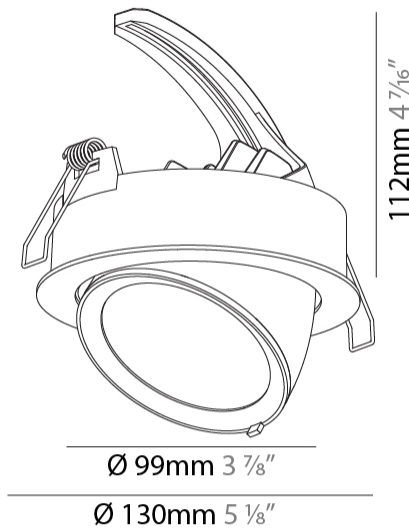

GENERAL

Series: Mechaniq Round Efficiency
Brand: Prolicht
Division: Architectural
Mounting Type: Recessed
Mounting Location: Ceiling
Subcategory: Downlight

PHYSICAL

Shape: Round
Diameter (mm): 130
Diameter (in): 5 1/8
Height (mm): 112
Height (in): 4 7/16
Min. Recessing Depth (mm): 130
Min. Recessing Depth (in): 5 1/8
Light Distribution: Adjustable / Downlight
Weight (kg): .743
Weight (lbs): 1.64
Fixture Finish: SSR / BKV / CWI / CRY / HAB / UFT / ITA / RUA / FTG / MYG / LOD / PUS / FRO / FUP / KIA / POP / BLS / SPG / MEY / GOH / GUM / CHC / COM / ABZ / JAG / OBR / MOS / ROR
Fixture Material: Aluminum Die Cast
Cut-out Measurements: 120mm / 4 3/4"

ELECTRICAL

Lamp Type: LED (Zhaga Standard)
Total Output Wattage (W): 12 / 15
Dimming: Tri-Mode (Non-Dimming and Phase Dimming (120Vac only) and 0-10V Dimming)
Driver Included: No
Driver Location: Recessed Housing
Driver Type: Constant Current - Universal
Housing: See components
Input Voltage (V): 120 - 277
Constant Current (MA): 350

LED

Number of LEDs: 1
Color Temperature (°K): 2700 / 3000 / 3500 / 4000
Max. Delivered Lumen (lm): 830 / 930 / 1010 / 1030
CRI: >90 CRI
Lamp Life (hrs): 50000

OPTICAL

Reflector°: 8
Adjustability: Rotational 355°; Tilt 45°

RATINGS AND CERTIFICATIONS

Certified By: Certified for North American Standards
IP rating: IP20

120mm 4 3/4"   130mm 5 1/8"   10 | 15mm 3/8" 9/16"   45°   355°   ↑